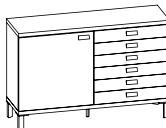

S62 police malá

Shelf - small

doplňující prvek korpusu

Corpus accessory for

C + F + H + R

46 x 40/2 cm

S42 zásuvka velká bílá

White drawer - large

doplňující prvek korpusu

Corpus accessory for

A + C + E + G + H + P + R

vnitřní rozměry zásuvky

Inside dimensions of drawer

67,3 x 38,7/20,5 cm

S44 zásuvka velká zdvojená bílá

White double drawer - large

doplňující prvek korpusu

Corpus accessory for

A + G + P

vnitřní rozměry zásuvky

Inside dimensions of drawer

(2x) 67,3 x 38,7/20,5 cm

S46 zásuvka velká nízká bílá

White low drawer - large

doplňující prvek korpusu

Corpus accessory for

A + C + E + G + H + P + R

vnitřní rozměry zásuvky

Inside dimensions of drawer

67,3 x 38,7/8 cm

S48 zásuvka malá bílá

White drawer - small

doplňující prvek korpusu

Corpus accessory for (+ bedside table)

C + F + H + R + noční stolek

vnitřní rozměry zásuvky

Inside dimensions of drawer

42,2 x 38,7/8 cm

KOMBINACE KOMOD A

PORTE A1

PORTE A2

PORTE A3

PORTE A4/L

PORTE A5/L

PORTE A6/L

PORTE A7/L

PORTE A8

PORTE A9

PORTE A10

PORTE A11