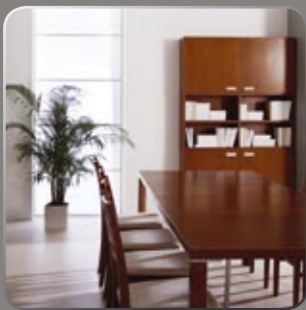

Program PORTE nabízí jednoduchý a vkusný design.

Vstupte společně s námi do světa moderního bydlení!